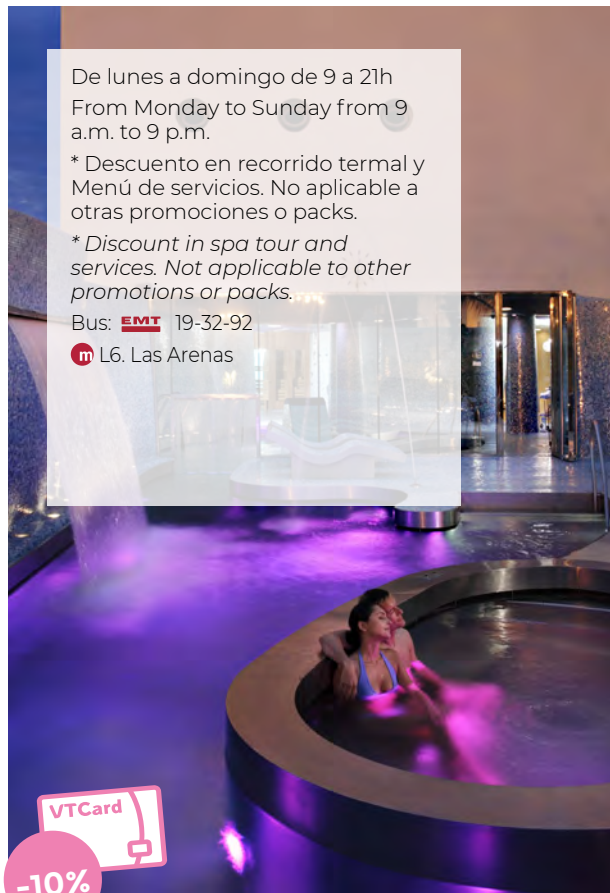

\* *Discount in spa tour and  
services. Not applicable to other  
promotions or packs.*

Bus: **EMT** 19-32-92

**m** L6. Las Arenas