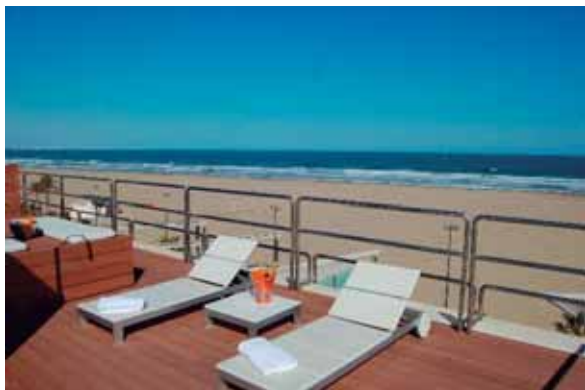

NEPTUNO – 4*

El Hotel Neptuno es un hotel urbano en la Playa de Valencia, siendo la mejor opción para escapadas de sol y playa, visitas turísticas y viajes de negocios por su proximidad a la Ciudad de las Artes y las Ciencias y al centro financiero de Valencia. El Hotel Neptuno Valencia accede directamente a la playa y al paseo marítimo. El cuidado interiorismo en tonos suaves y naturales aporta un ambiente relajante, que se realza con las pinturas y esculturas de grandes artistas valencianos.

The Neptuno Hotel is a urban hotel in Playa de Valencia beach, and it is the best option for sun&beach holidays, leisure and business trips, due to its proximity to the City of Arts and Sciences and to the financial centre of Valencia. The Neptuno Valencia Hotel has a direct access to the beach and to the seaside promenade. The well-cared interior design, based on pale and natural colours, creates a relaxing atmosphere, highlighted by the paintings and sculptures by great Valencian artists.

Paseo de Neptuno 2, 46011 Valencia

Marina Corbacho

(+34) 963 567 777

reservas@hotelneptunovalencia.com

www.hotelneptunovalencia.com